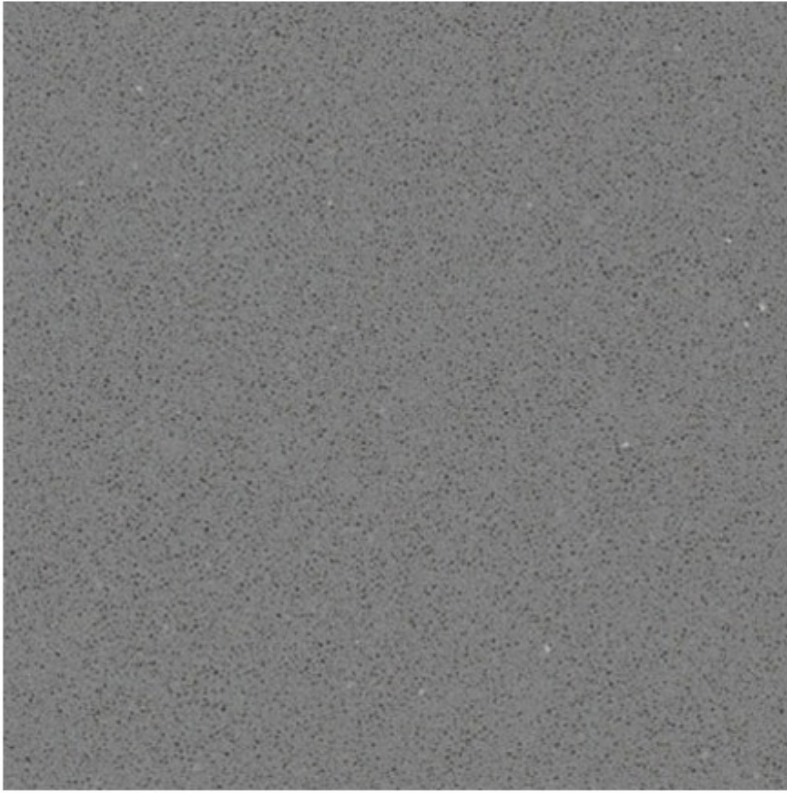

**EMPORIO
CERAMICO**

QF White I 505

QF Ash Grey I 535

QF Light Grey I 510

QF Dark Grey I 515

QF Light Beige I 520

QF Beige I 500

QF Brown I 530

QF Black I 525